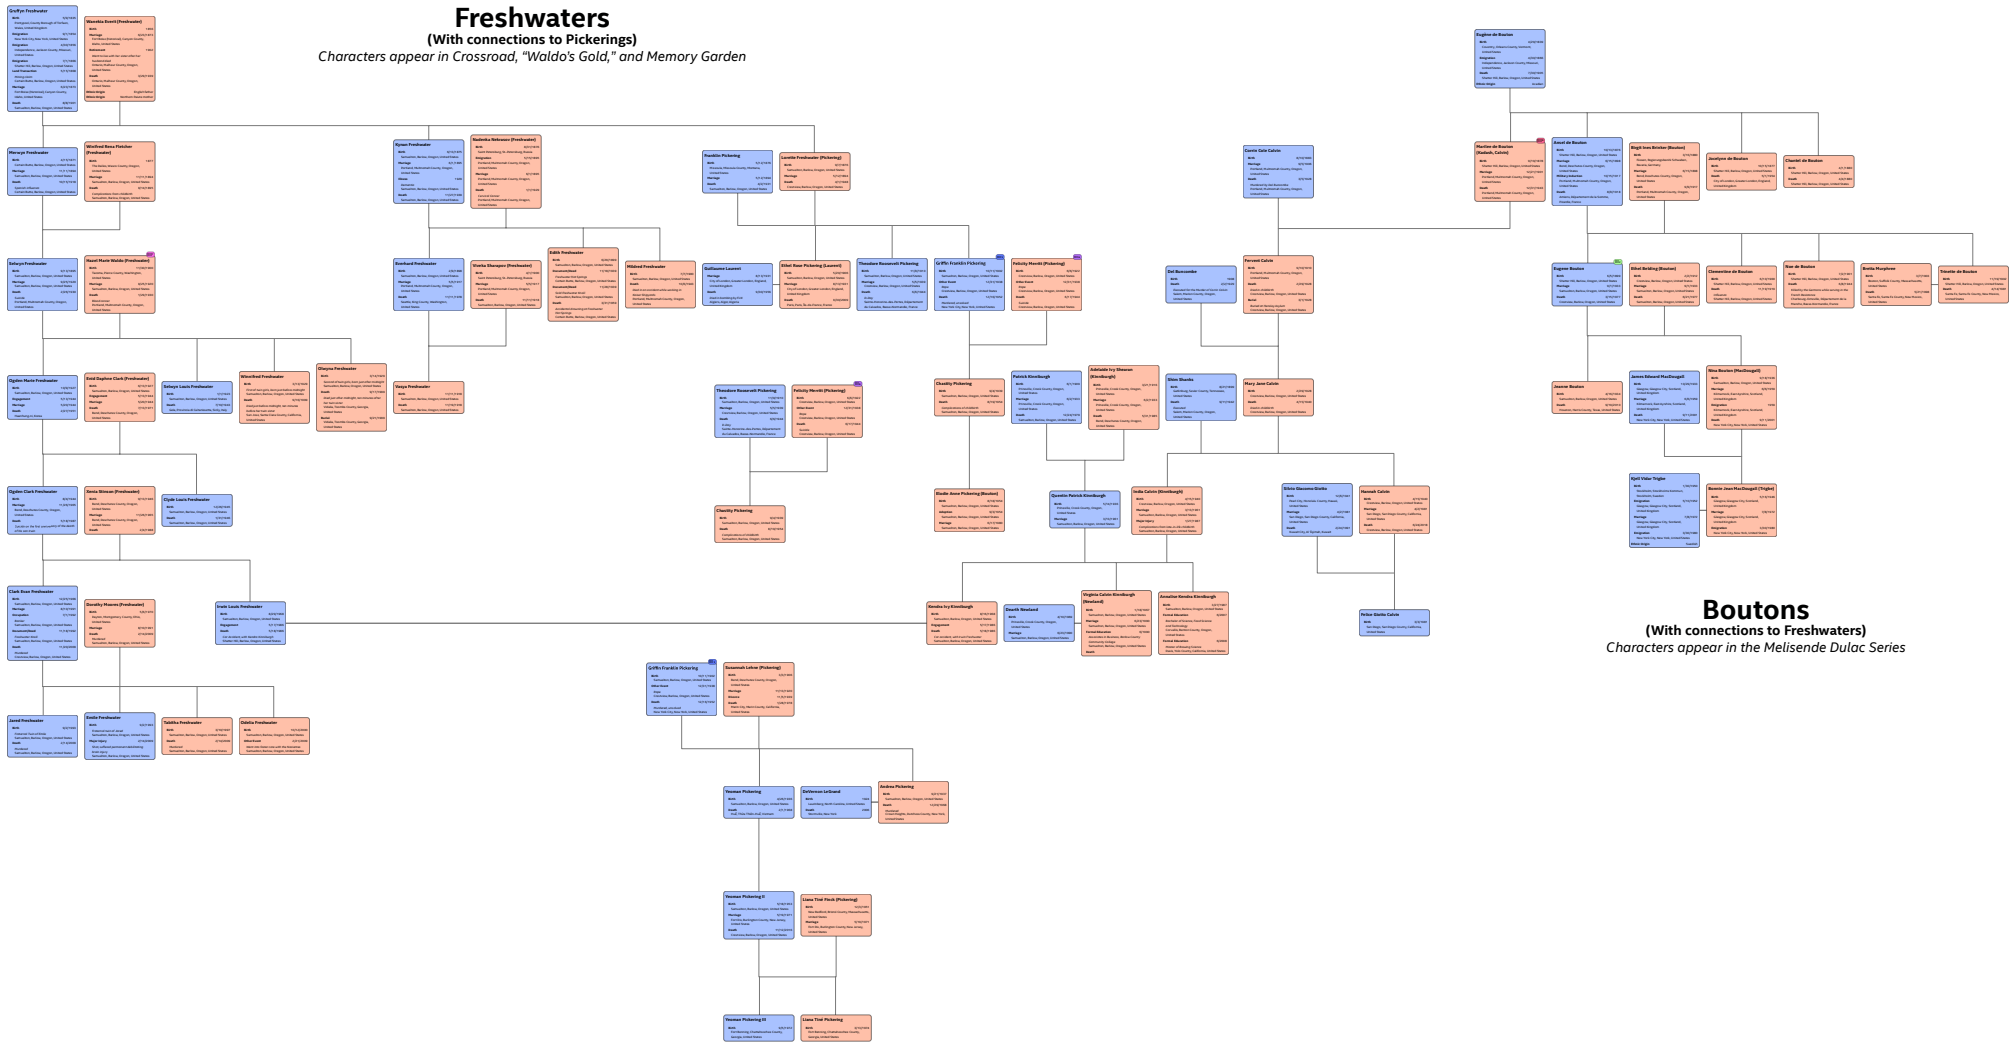

# Freshwaters

(With connections to Pickerings)

Characters appear in Crossroad, "Waldo's Gold," and Memory Garden

# Boutons

(With connections to Freshwaters)

Characters appear in the Melisende Dulac Series